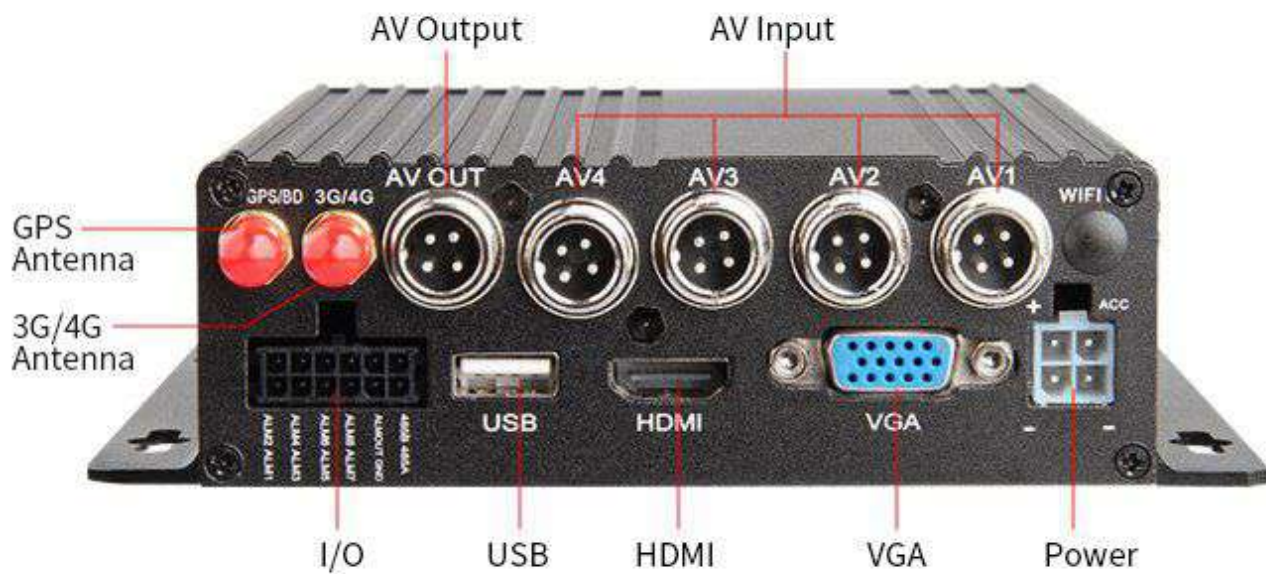

Delayed shutdown

In case of unexpected conditions, the machine delays about 10 seconds to shut down, to store the video.

Car accident

The super capacitor power the machine for 10 seconds

Product display

Remote video monitoring solution provider
innovation & quality & service

power cable

I/O cable

AV output cable

GPS antenna

3G/4G antenna

key

remote control

Software