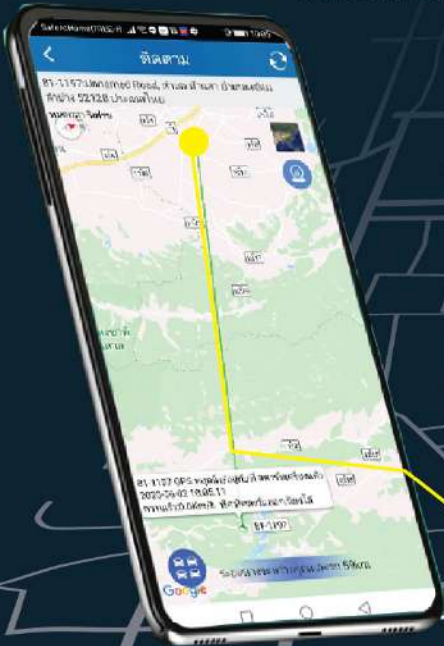

www.facebook.com/axiservice2010

[@axiservice2010](https://line.me/tv/@axiservice2010)

053-960802 , 0951343588

www.axiservice.co.th