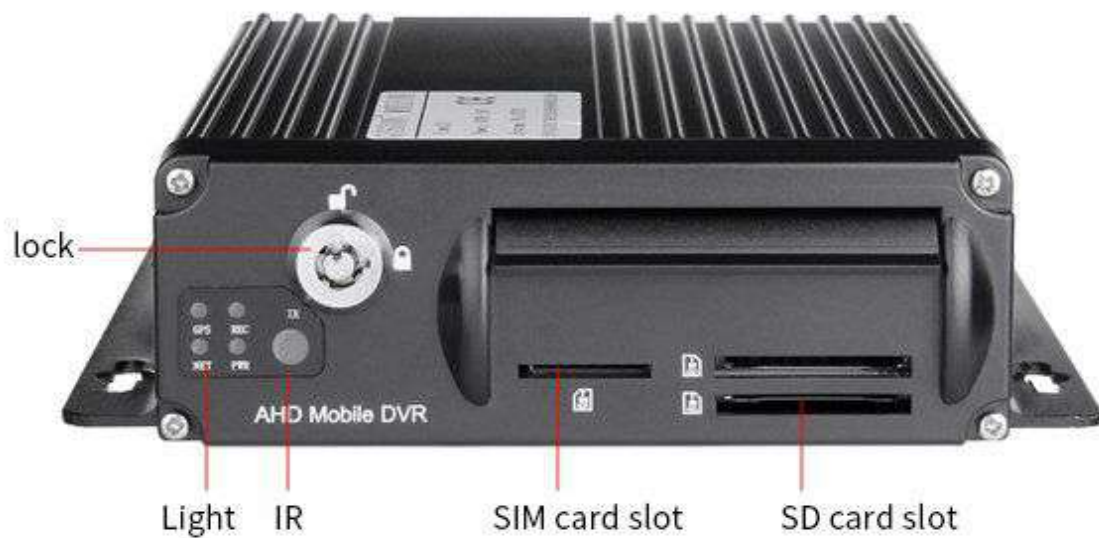

Delayed shutdown

In case of unexpected conditions, the machine delays about 10 seconds to shut down, to store the video.

Car accident

The super capacitor power the machine for 10 seconds

Product display

Remote video monitoring solution provider
innovation & quality & service

power cable

I/O cable

AV output cable

GPS antenna

3G/4G antenna

key

remote control

Software